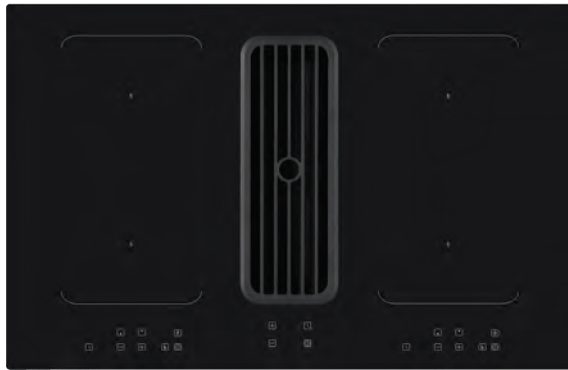

PRVH002
Prima+ 80cm Venting Flex Induction Hob

- 4 induction zones with 2x bridge sections
- Touch control
- Frameless design
- 567m³/h max extraction
- Auto shut off mechanism
- Child lock
- 75dB(A) noise level
- Stylish black grille
- 9 power levels

A+

PJH0549/00

£921.54

PRVH002

PRDK003
Venting Hob Ducting Kit

- Suitable for Prima Venting Hob PRVH002

PJH0020/00

£30.77

PRDK003

PRIH024
60cm Framed Induction Hob

- 4 induction zones
- Touch control
- Child lock
- Residual heat indicators
- Aluminium frame
- Auto shut off mechanism
- 9 power levels
- Timer on each zone
- Black

PJH0179/00

£275.38

PRIH024

PRIH020
60cm Induction Hob

- 4 induction zones
- Touch control
- Child lock
- Residual heat indicators
- Frameless
- Auto shut off mechanism
- 9 power levels
- Timer on each zone
- Black

PJH0145/00

£223.08

PRIH020

PRIH021
60cm Induction Hob (13A Plug)

- 4 induction zones
- Touch control
- Child lock
- Residual heat indicators
- Operates on a 13A plug
- Frameless
- Auto shut off mechanism
- 9 power levels
- Timer on each zone

PJH0149/00

£229.23

PRIH021

PRIH022
78cm Induction Hob

- 5 induction zones
- Touch slider
- Child lock
- Residual heat indicators
- Frameless
- Auto shut off mechanism
- 9 power levels
- Timer on each zone
- Black

PJH0225/00

£346.15

PRIH022

PRIH023
90cm Induction Hob

- 5 induction zones
- Touch slider
- Child lock
- Residual heat indicators
- Frameless
- Auto shut off mechanism
- 9 power levels
- Timer on each zone
- Black

PJH0255/00

£392.31

PRIH023

PRCEH115
60cm Ceramic Hob

- 4 ceramic zones
- Touch control
- Child lock
- Residual heat indicators
- Frameless
- Auto shut off mechanism
- 9 power levels
- Timer on each zone
- Black glass

PJH0099/00

£152.31

PRCEH115

PRCEH114
60cm Ceramic Hob

- 4 ceramic zones
- Side rotary dials
- Residual heat indicators
- Frameless
- Auto shut off mechanism
- 9 power levels
- H50 x W580 x D510mm
- Black

PJH0099/00

£152.31

PRCEH114

Energy Rating **A**

Prices shown are RRP excluding VAT

VISIT THE PARTNERS PORTAL FOR FULL SPECS, UP-TO-DATE PRICES, GREAT OFFERS AND TENS OF THOUSANDS MORE PRODUCTS AVAILABLE 24HRS A DAY.

* Our prices are updated regularly and may be different to those above. For the most up-to-date prices visit Partners.pjh.uk

Partners.pjh.uk