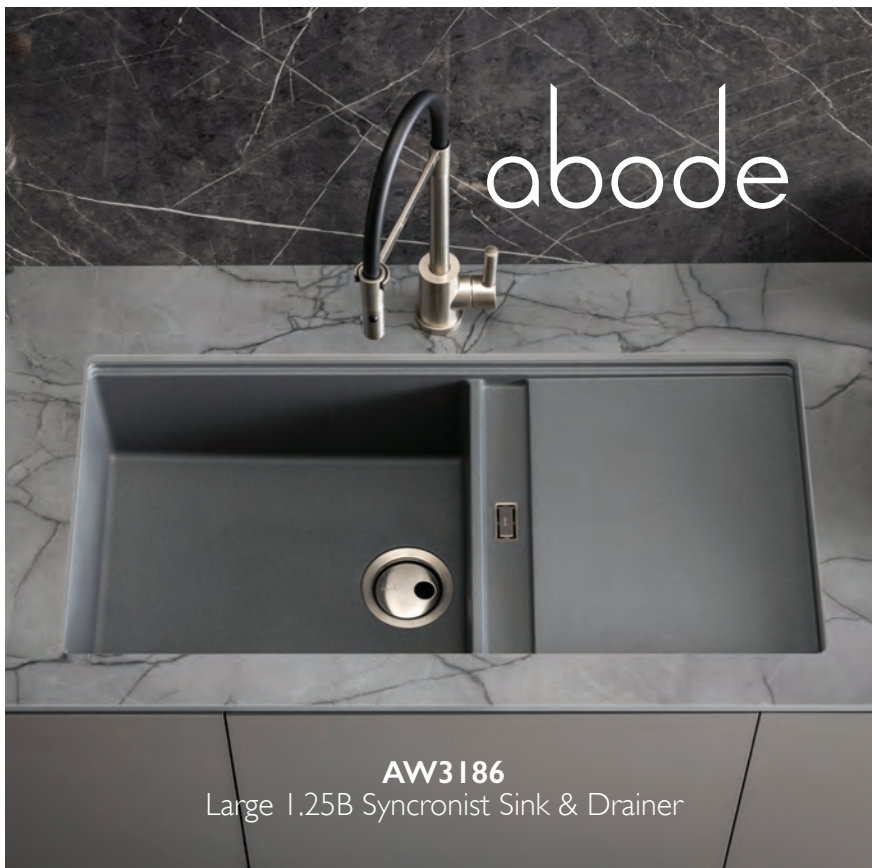

AW3186
Large 1.25B Synchronist Sink & Drainer

Synchronist
Large 900mm 1.25B Inset/Undermount Sink

- Granite sink with a metallic black matt finish
- Min. cabinet width: 1000/600mm (UM/Inset)
- 1.25 bowls/1 drainer
- Waste kit included
- Reversible sink
- Main bowl: W443xD383xH186mm
- 2nd bowl: W56xD383xH21mm

Also available in:
White (AW3185); Metallic Grey (AW3186)

From PJH0184/50
£307.50

AW3187

All options available online

Energy Rating **A**

Prices shown are RRP excluding VAT

VISIT THE PARTNERS PORTAL FOR FULL SPECS, UP-TO-DATE PRICES, GREAT OFFERS AND TENS OF THOUSANDS MORE PRODUCTS AVAILABLE 24HRS A DAY.

* Our prices are updated regularly and may be different to those above. For the most up-to-date prices visit Partners.pjh.uk

Partners.pjh.uk