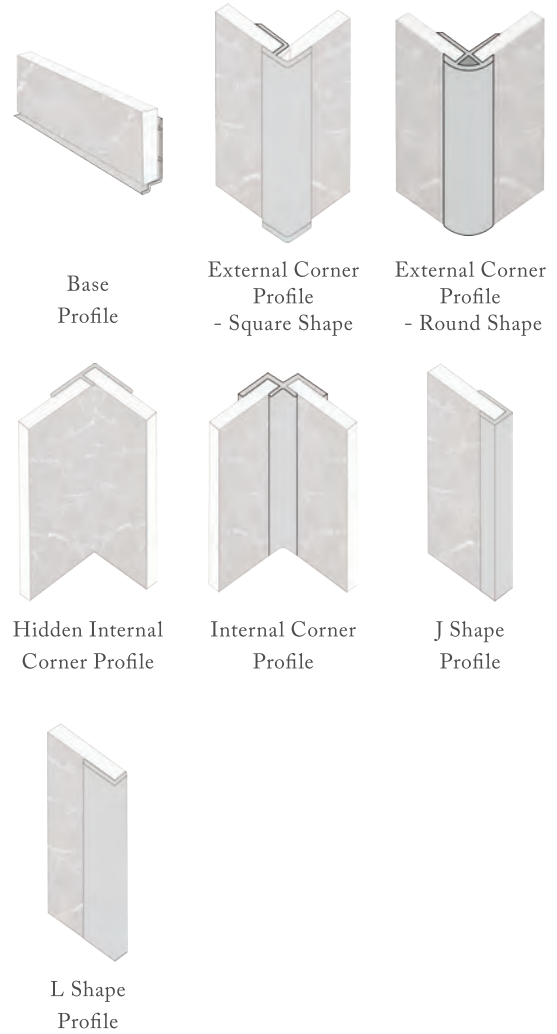

DESCRIPTION	COLOUR	DIWW	RRP Ex VAT
Internal corner profile	Aluminium	DIWW0418	£29.17 PJH0009/84
Internal corner profile	Chrome	DIWW0426	£33.33 PJH0011/29
Internal corner profile	White	DIWW0450	£16.67 PJH0005/44
135° Internal corner profile	Aluminium	DIWW0406	£29.17 PJH0009/84
Hidden internal corner profile	Aluminium	DIWW0434	£29.17 PJH0009/84
2 Part internal corner profile	Aluminium	DIWW0408	£29.17 PJH0009/84
2 Part internal corner profile	Black	DIWW0410	£29.17 PJH0009/84
135° External corner profile	Aluminium	DIWW0404	£29.17 PJH0009/84
External corner profile round shape	Aluminium	DIWW0412	£29.17 PJH0009/84
External corner profile round shape	Chrome	DIWW0422	£33.33 PJH0011/29
External corner profile round shape	White	DIWW0448	£16.67 PJH0005/44
External corner profile square shape	Aluminium	DIWW0430	£29.17 PJH0009/84
External corner profile square shape	Black	DIWW0432	£29.17 PJH0009/84
Base profile	Aluminium	DIWW0436	£29.17 PJH0009/84
Base profile	Black	DIWW0438	£29.17 PJH0009/84
J shape profile	Aluminium	DIWW0420	£29.17 PJH0009/84
J shape profile	Chrome	DIWW0428	£33.33 PJH0011/29
L shape profile	Aluminium	DIWW0440	£29.17 PJH0009/84
L shape profile	Black	DIWW0442	£29.17 PJH0009/84
L shape profile	White	DIWW0452	£16.67 PJH0005/44
L shape profile small	Aluminium	DIWW0444	£29.17 PJH0009/84
L shape profile small	Black	DIWW0446	£29.17 PJH0009/84
H shape stacking 2 part profile	Aluminium	DIWW0414	£29.17 PJH0009/84
H shape stacking 2 part profile	Black	DIWW0416	£29.17 PJH0009/84
H shape stacking 2 part profile	Chrome	DIWW0424	£33.33 PJH0011/29
H shape stacking 2 part profile	White	DIWW0454	£16.67 PJH0005/44