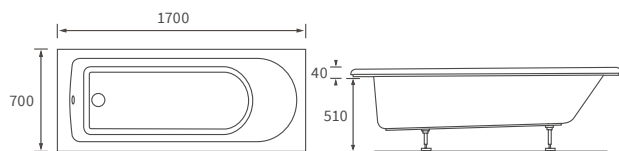

PIERSON SINGLE END BATH

Capacity 180 litres