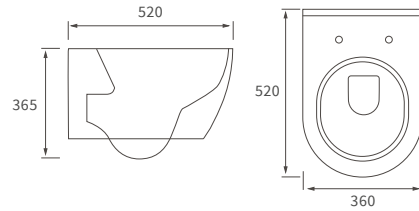

RIMLESS WALL HUNG PAN

Coupling to soil stack:
Straight out
Distance from soil pipe
spigot to wall: 75mm
Cistern inlet position: Rear