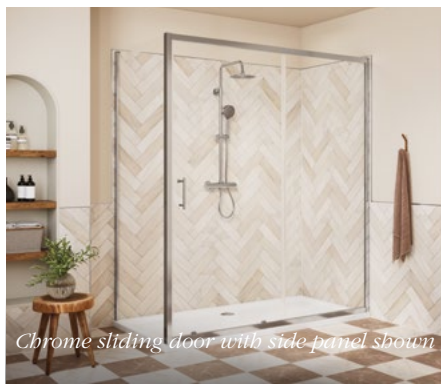

REFLEXION CLASSIX

- CH
  CHROME
- MB
  MATT BLACK

- BS
  BRUSHED BRASS

Sliding Door

- 1850mm high
- Concealed fixings
- Power shower compatible
- Adjustment for out of true walls
- Easy Clean glass treatment
- 6mm toughened safety glass
- Slide door opening
- Wetroom compatible
- Quick release rollers
- Approved

Sliding Door				True wall adjustments (min/max mm)		
				Corner Application	Recess Application	Door Opening (mm)
1000mm	DIES1024 £270	DIES1030 £290	DIES1034 £335	970 - 990	970 - 1010	390
1100mm	DIES1126 £290	DIES1132 £310	DIES1134 £355	1070 - 1090	1070 - 1110	440
1200mm	DIES1256 £310	DIES1260 £330	DIES1264 £375	1170 - 1190	1170 - 1210	490
1400mm	DIES1426 £335	DIES1432 £355	DIES1434 £400	1370 - 1390	1370 - 1410	590
1500mm	DIES1514 £345	DIES1520 £365	DIES1526 £410	1470 - 1490	1470 - 1510	640
1600mm	DIES1610 £355	DIES1614 £375	DIES1616 £420	1570 - 1590	1570 - 1610	690
1700mm	DIES1722 £365	DIES1726 £385	DIES1728 £430	1670 - 1690	1670 - 1710	740

Optional Side Panel				True wall adjustments (min/max mm)		
				Corner Application	Recess Application	Door Opening (mm)
700mm	DIED7026 £175	DIED7028 £190	DIED7030 £210	670 - 690		
760mm	DIED7638 £180	DIED7646 £195	DIED7644 £215	730 - 750		
800mm	DIED8046 £185	DIED8052 £200	DIED8054 £220	770 - 790		
900mm	DIED9042 £190	DIED9048 £205	DIED9050 £225	870 - 890		

Browse our full range of complementing trays. Pages 198-205.