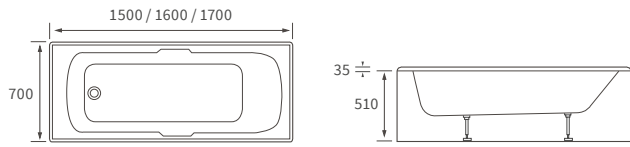

Single end baths

BALTIMORE SINGLE END BATH

Capacity 1500mm - 160 litres, 1600mm - 170 litres, 1700mm - 190 litres