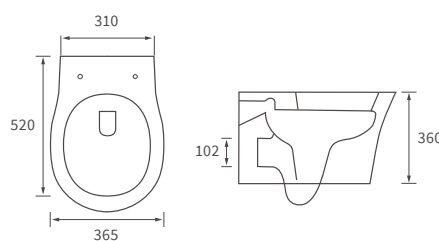

WALL HUNG PAN

Coupling to soil stack: Straight out and straight down
Distance from soil pipe spigot to wall: 75mm
For use with concealed cistern