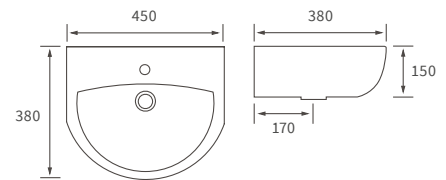

CLOAKROOM BASIN

450 x 380mm