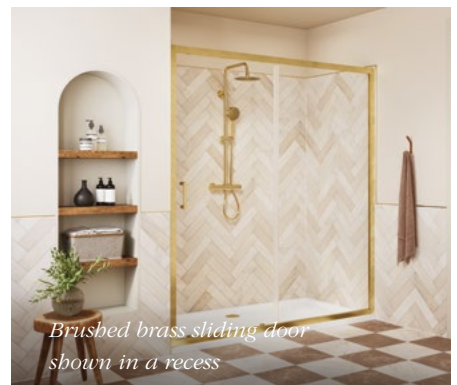

REFLEXION CLASSIX

- CH
  CHROME
- MB
  MATT BLACK

- BS
  BRUSHED BRASS

Sliding Door

- 1850mm high
- Concealed fixings
- Power shower compatible
- Adjustment for out of true walls
- Easy Clean glass treatment
- 6mm toughened safety glass
- Slide door opening
- Wetroom compatible
- Quick release rollers
- Approved

Sliding Door				True wall adjustments (min/max mm)		
				Corner Application	Recess Application	Door Opening (mm)
1000mm	DIES1024 £270	DIES1030 £290	DIES1034 £335	970 - 990	970 - 1010	390
1100mm	DIES1126 £290	DIES1132 £310	DIES1134 £355	1070 - 1090	1070 - 1110	440
1200mm	DIES1256 £310	DIES1260 £330	DIES1264 £375	1170 - 1190	1170 - 1210	490
1400mm	DIES1426 £335	DIES1432 £355	DIES1434 £400	1370 - 1390	1370 - 1410	590
1500mm	DIES1514 £345	DIES1520 £365	DIES1526 £410	1470 - 1490	1470 - 1510	640
1600mm	DIES1610 £355	DIES1614 £375	DIES1616 £420	1570 - 1590	1570 - 1610	690
1700mm	DIES1722 £365	DIES1726 £385	DIES1728 £430	1670 - 1690	1670 - 1710	740

Optional Side Panel				True wall adjustments (min/max mm)		
				Corner Application	Recess Application	Door Opening (mm)
700mm	DIED7026 £175	DIED7028 £190	DIED7030 £210	670 - 690		
760mm	DIED7638 £180	DIED7646 £195	DIED7644 £215	730 - 750		
800mm	DIED8046 £185	DIED8052 £200	DIED8054 £220	770 - 790		
900mm	DIED9042 £190	DIED9048 £205	DIED9050 £225	870 - 890		

Browse our full range of complementing trays. Pages 198-205.