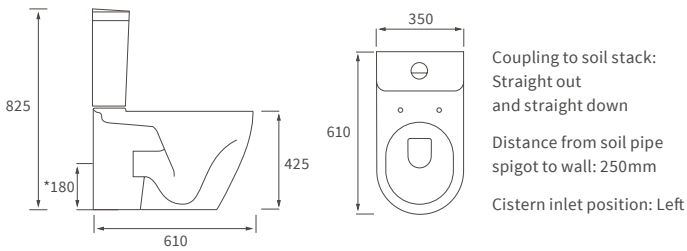

# Cilantro

**BASIN WITH FULL PEDESTAL**

555 x 430mm

**BASIN WITH SEMI PEDESTAL**

555 x 430mm

**SEMI RECESSED BASIN**

555 x 435mm

**RIMLESS CLOSE COUPLED PAN AND CISTERN FULLY SHROUDED SHORT PROJECTION WITH SWIRLUX FLUSH**