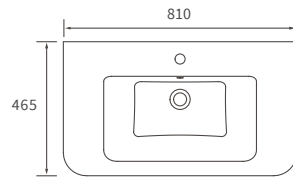

810MM BASIN WITH WASHSTAND
W810 x H170 x D465mm