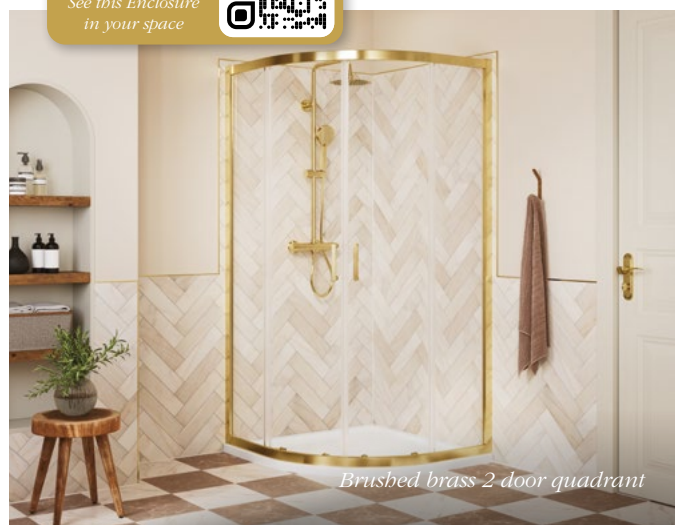

Brushed brass 2 door quadrant