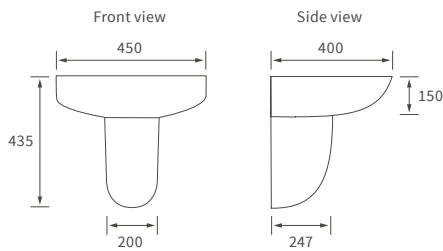

# Tuscany

**BASIN WITH FULL PEDESTAL**

550 x 400mm

**BASIN WITH SEMI PEDESTAL**

550 x 400mm

**BASIN WITH FULL PEDESTAL**

450 x 400mm

**BASIN WITH SEMI PEDESTAL**