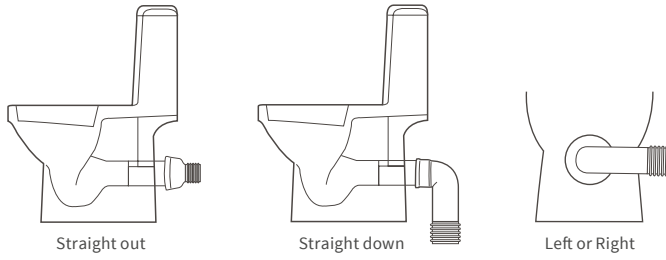

Coupling to soil stack guide