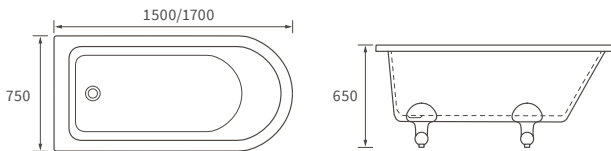

CLEVEDON FLOORSTANDING BATH

Capacity 1500mm - 220 litres, 1700mm - 260 litres