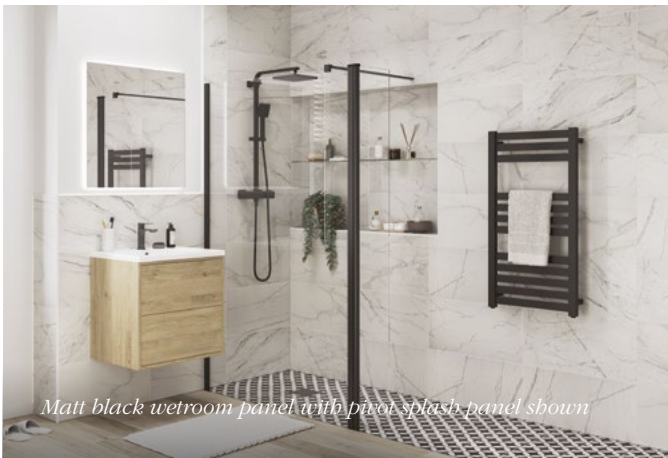

## Wetroom Panels with Pivot Splash Panel

Our minimalist design walk-in enclosure, with the addition of a 300mm rotating panel with full hinge designed to control splashes in your bathroom.

*Gunmetal wetroom panel with pivot splash panel shown*