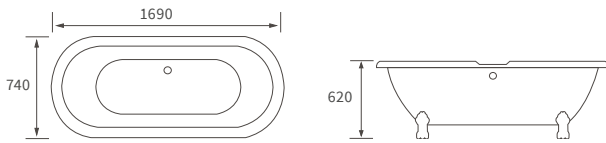

Freestanding baths

RICHMOND DOUBLE END BATH

Capacity 170 litres