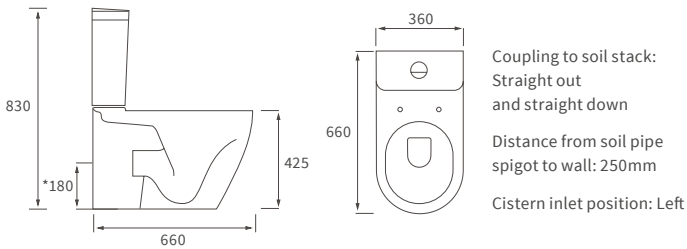

RIMLESS CLOSE COUPLED PAN AND CISTERN FULLY SHROUDED