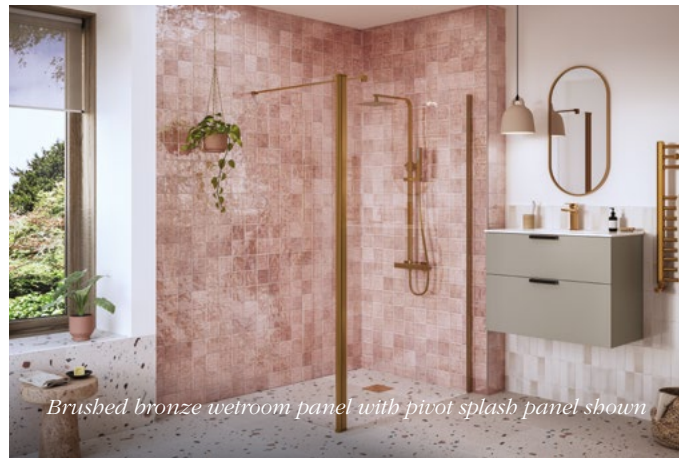

Brushed bronze wetroom panel with pivot splash panel shown