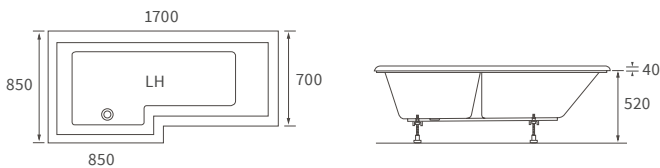

# Shower baths

**NAVARRE 1700 L SHAPE SHOWER BATH LH AND RH**

Overall height including screen 2050mm. Capacity 180 litres

**ORA 1700MM P SHAPE SHOWER BATH LH AND RH**

Overall height including screen 2055mm. Capacity 200 litres