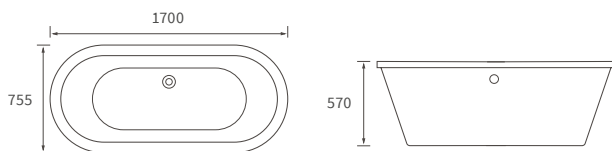

SAVOY SKIRTED BATH

Capacity 180 litres