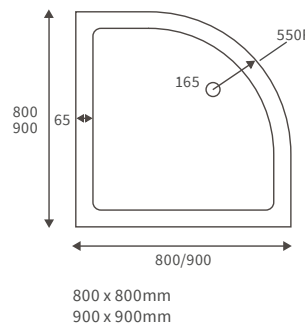

**ANTI-SLIP ULTRASLIM
QUADRANT TRAYS**