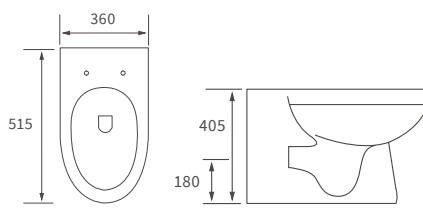

BACK TO WALL RIMLESS PAN

Coupling to soil stack:
Straight out and straight down

Distance from soil pipe spigot to wall: 110mm

For use with concealed cistern