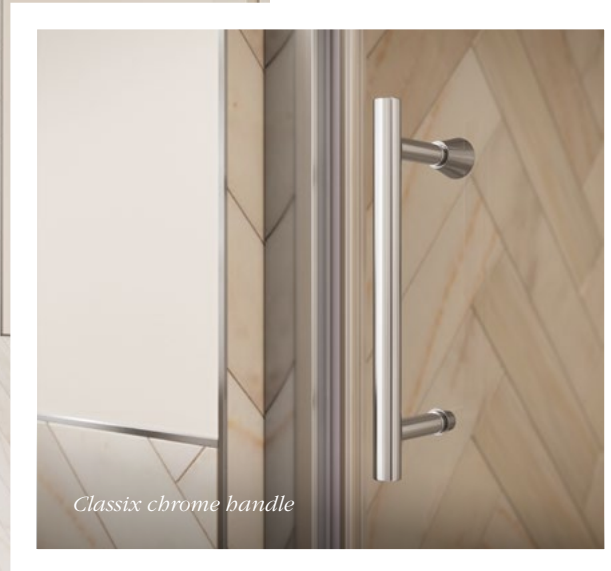

1 Door Quadrant

Our sliding door Quadrants give the smoothest glide possible and boast a quick release mechanism which makes them easier to clean.

1850mm high

Concealed
fixings

Wetroom
compatible

Easy Clean
glass treatment

Slide door
opening

6mm toughened
safety glass

Power shower
compatible

Adjustment for
out of true walls

Quick release
rollers

550mm
Quadrant radius

Approved

1 Door Quadrant

True wall adjustments
(min/max mm)

Door Opening (mm)

800mm	DIEQ8046	£400	770 - 790 x 770 - 790	435
900mm	DIEQ9082	£415	870 - 890 x 870 - 890	480

Browse our full range of complementing trays. Pages 198-205.