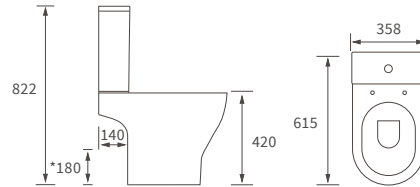

Coupling to soil stack:
Straight out and straight
down and left and right
Distance from soil pipe
spigot to wall: 190mm
Cistern inlet position: Right

RIMLESS CLOSE COUPLED PAN AND CISTERN OPEN BACK