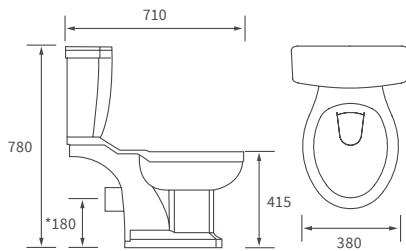

Sherbourne

CLOSE COUPLED PAN AND CISTERN
Coupling to soil stack:
Straight out, straight down, Left or Right
Distance from soil pipe spigot to wall: 130mm
Cistern inlet position: Left