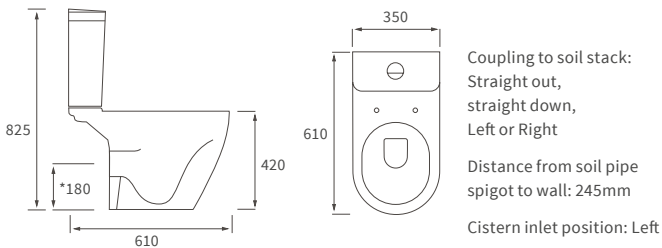

RIMLESS CLOSE COUPLED PAN AND CISTERN OPEN BACK SHORT PROJECTION WITH SWIRLUX FLUSH