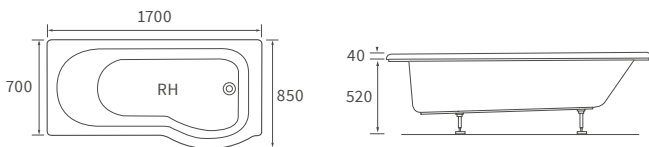

# Shower baths

**NAVARRE 1700 L SHAPE SHOWER BATH LH AND RH**

Overall height including screen 2050mm. Capacity 180 litres

**ORA 1700MM P SHAPE SHOWER BATH LH AND RH**

Overall height including screen 2055mm. Capacity 200 litres