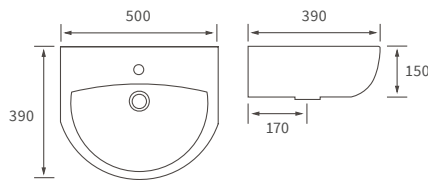

SEMI RECESSED BASIN

500 x 390mm