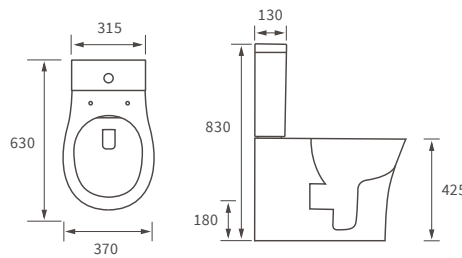

FULLY SHROUDED PAN AND CISTERN

Fully Shrouded

Coupling to soil stack: Straight out and straight down
Distance from soil pipe spigot to wall: 194mm
Cistern inlet position: Right