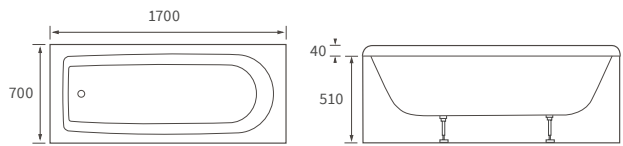

HOUSTON ROUND SINGLE END BATH

Capacity 185 litres