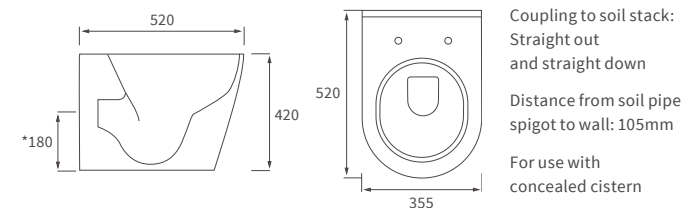

**RIMLESS BACK TO WALL PAN COMFORT HEIGHT**

**RIMLESS CLOSE COUPLED PAN AND CISTERN OPEN BACK**

**RIMLESS BACK TO WALL PAN**

**RIMLESS WALL HUNG PAN SHORT PROJECTION WITH SWIRLUX FLUSH**

**RIMLESS WALL HUNG PAN**