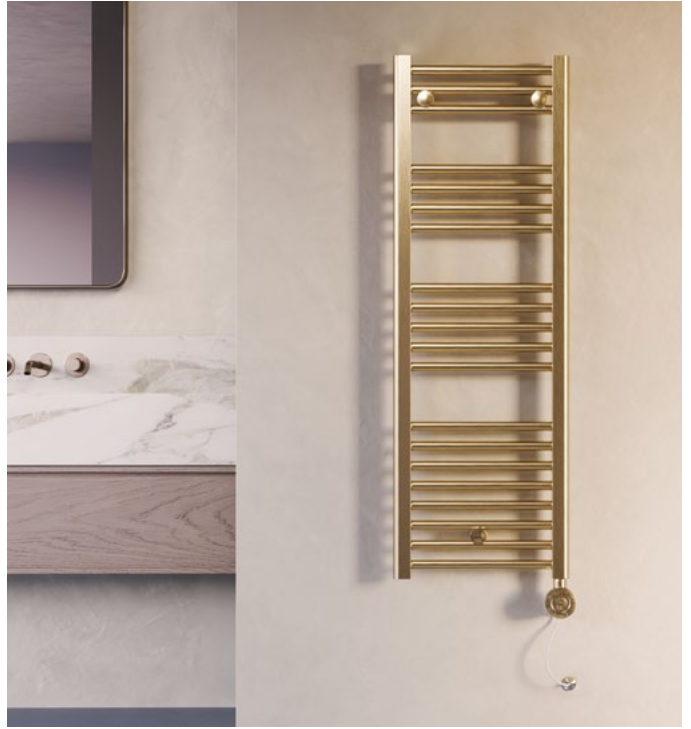

DIRA0368 - 500x1200mm  
shown in Brushed Brass

DIRA0152 - 500x800mm  
shown in Anthracite

DIRA0170 - 600x800  
shown in Chrome

Add kit†

Add kit†

† Element kit is required see page 290.  
For our symbol guide see page 280.