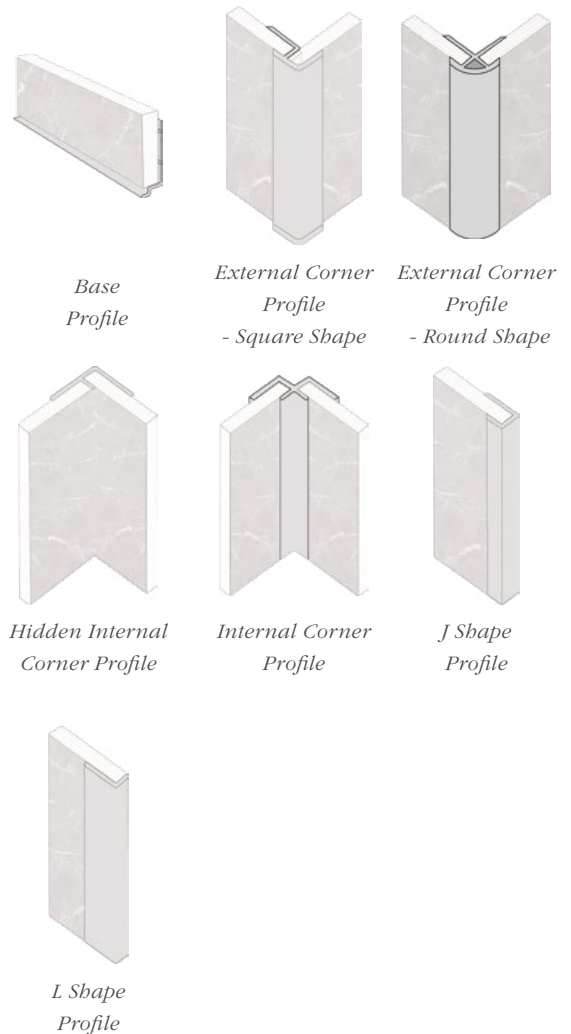

DESCRIPTION	COLOUR		PRICE
Internal corner profile	Aluminium	DIWW0418	£35
Internal corner profile	Chrome	DIWW0426	£40
Internal corner profile	White	DIWW0450	£20
135° Internal corner profile	Aluminium	DIWW0406	£35
Hidden internal corner profile	Aluminium	DIWW0434	£35
2 Part internal corner profile	Aluminium	DIWW0408	£35
2 Part internal corner profile	Black	DIWW0410	£35
135° External corner profile	Aluminium	DIWW0404	£35
External corner profile round shape	Aluminium	DIWW0412	£35
External corner profile round shape	Chrome	DIWW0422	£40
External corner profile round shape	White	DIWW0448	£20
External corner profile square shape	Aluminium	DIWW0430	£35
External corner profile square shape	Black	DIWW0432	£35
Base profile	Aluminium	DIWW0436	£35
Base profile	Black	DIWW0438	£35
J shape profile	Aluminium	DIWW0420	£35
J shape profile	Chrome	DIWW0428	£40
L shape profile	Aluminium	DIWW0440	£35
L shape profile	Black	DIWW0442	£35
L shape profile	White	DIWW0452	£20
L shape profile small	Aluminium	DIWW0444	£35
L shape profile small	Black	DIWW0446	£35
H shape stacking 2 part profile	Aluminium	DIWW0414	£35
H shape stacking 2 part profile	Black	DIWW0416	£35
H shape stacking 2 part profile	Chrome	DIWW0424	£40
H shape stacking 2 part profile	White	DIWW0454	£20