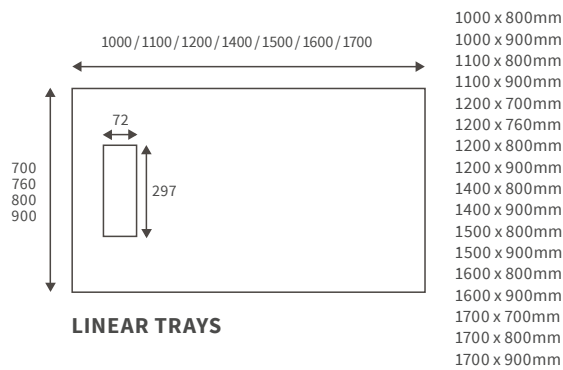

Linear trays 25mm high

Anti-slip ultraslim trays 25mm high