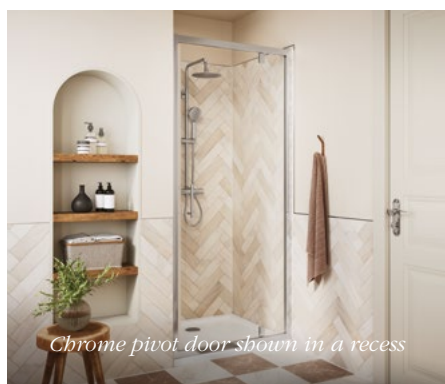

Pivot Door

Our pivot doors give the optimum advantage of wider access whilst offering the reassurance of stability.

1850mm high

Concealed fixings

Power shower compatible

Adjustment for out of true walls

Easy Clean glass treatment

6mm toughened safety glass

Pivot door opening

Wetroom compatible

Quick release rollers

Approved

Pivot Door				True wall adjustments (min/max mm)		
	●	●	●	Corner Application	Recess Application	Door Opening (mm)
700mm	DIEP7010 £235	DIEP7012 £260	DIEP7014 £285	670 - 690	670 - 710	480
760mm	DIEP7622 £245	DIEP7624 £270	DIEP7626 £295	730 - 750	730 - 770	510
800mm	DIEP8022 £265	DIEP8024 £290	DIEP8026 £315	770 - 790	770 - 810	530
900mm	DIEP9022 £285	DIEP9024 £310	DIEP9026 £335	870 - 890	870 - 910	580
Optional Side Panel						
700mm	DIED7026 £175	DIED7028 £190	DIED7030 £210	670 - 690		
760mm	DIED7638 £180	DIED7646 £195	DIED7644 £215	730 - 750		
800mm	DIED8046 £185	DIED8052 £200	DIED8054 £220	770 - 790		
900mm	DIED9042 £190	DIED9048 £205	DIED9050 £225	870 - 890