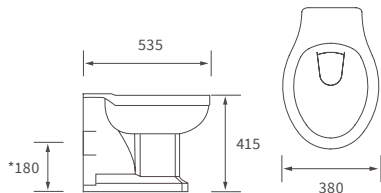

BACK TO WALL PAN
Coupling to soil stack: Straight out and straight down
Distance from soil pipe spigot to wall: 100mm
For use with concealed cistern