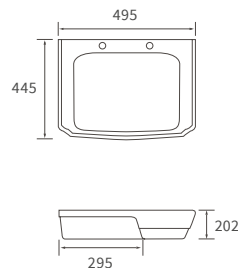

SEMI RECESSED BASIN
495 x 445mm