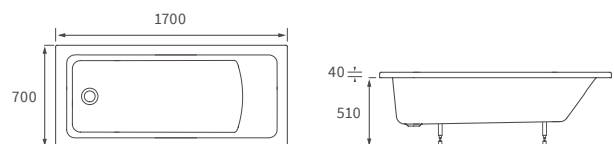

HOUSTON SQUARE SINGLE END BATH

Capacity 230 litres