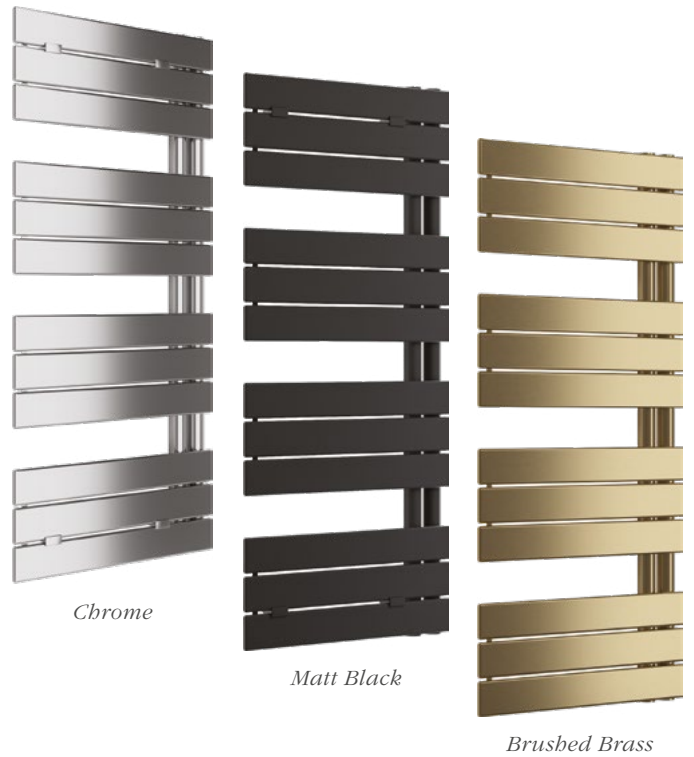

† Element kit is required see page 290.

*New*

**ATRA DESIGNER SQUARE LADDER**

W500 x H1130 x D30mm

		BTU's	Watts	Element	Centres (mm)	
DIRA0414	Chrome	1283	297	300	50	<b>£395</b>
DIRA0416	Matt Black	2058	483	500	50	<b>£265</b>
DIRA0418	Brushed Brass	1693	392	300	50	<b>£525</b>