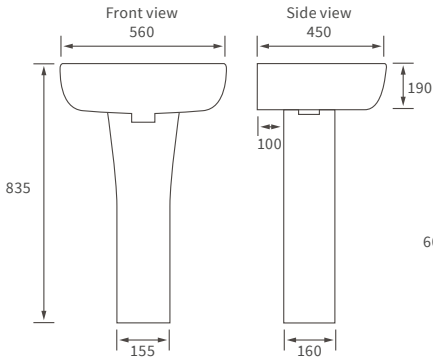

## BASIN WITH FULL PEDESTAL

560 x 450mm