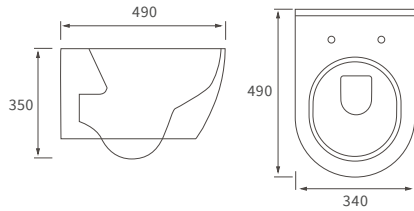

RIMLESS WALL HUNG PAN SHORT PROJECTION WITH SWIRLUX FLUSH