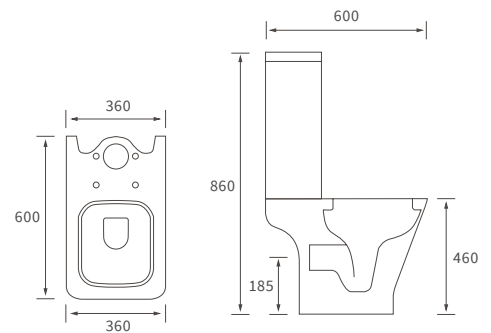

CLOSE COUPLED RIMLESS & COMFORT HEIGHT PAN AND CISTERN

Open back

Coupling to soil stack:
Straight out and straight down

Distance from soil pipe spigot to wall: 155mm

Cistern inlet position: Left