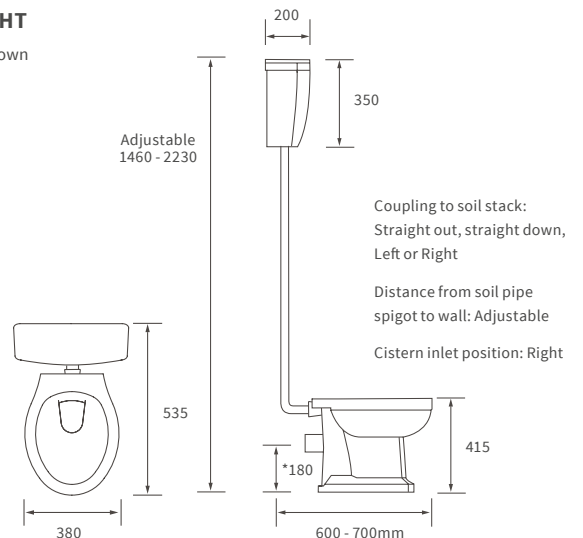

HIGH LEVEL PAN AND CISTERN