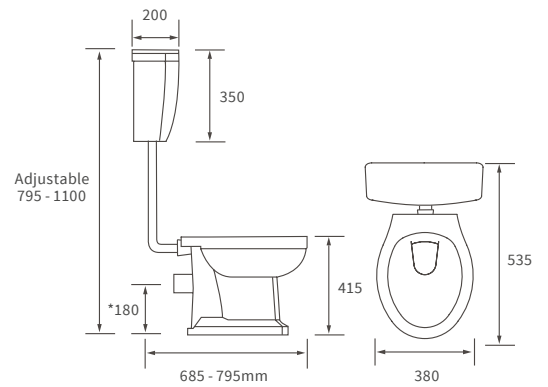

LOW LEVEL PAN AND CISTERN
Coupling to soil stack:
Straight out, straight down, Left or Right
Distance from soil pipe spigot to wall: Adjustable
Cistern inlet position: Left