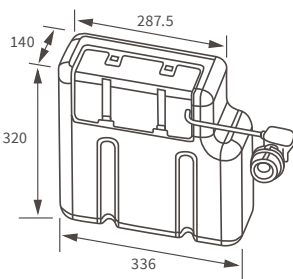

Concealed cisterns

CONCEALED CISTERN - SIDE INLET
DIPC0130 Side inlet