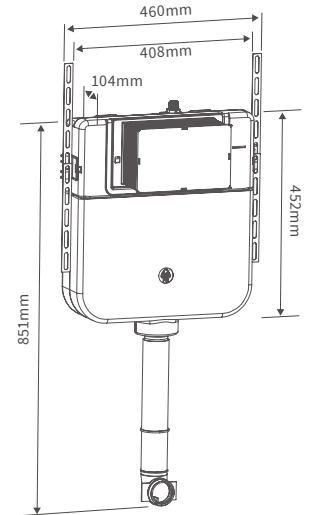

SLIM CONCEALED CISTERN