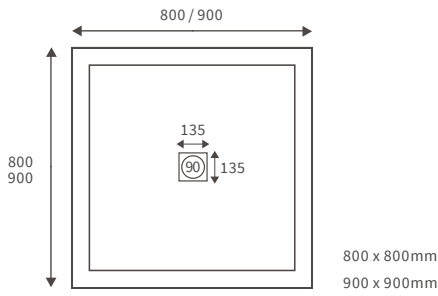

Ultraslim trays 25mm high

ULTRASLIM SQUARE TRAY