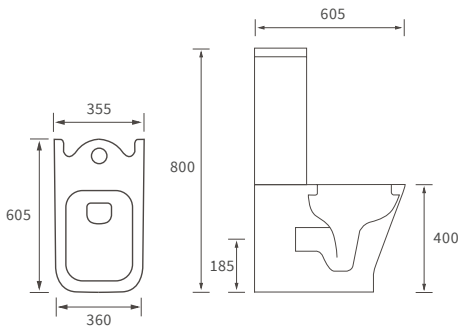

CLOSE COUPLED PAN AND CISTERN

Fully Shrouded

Coupling to soil stack:
Straight out and straight down

Distance from soil pipe spigot to wall: 164mm

Cistern inlet position: Left