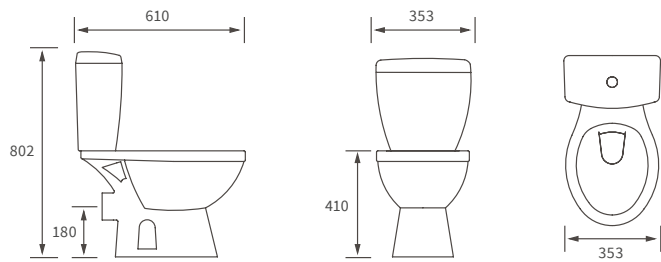

CLOSE COUPLED PAN AND CISTERN

Coupling to soil stack: Straight out, straight down, Left or Right

Distance from soil pipe spigot to wall: 100mm

Cistern inlet position: Left