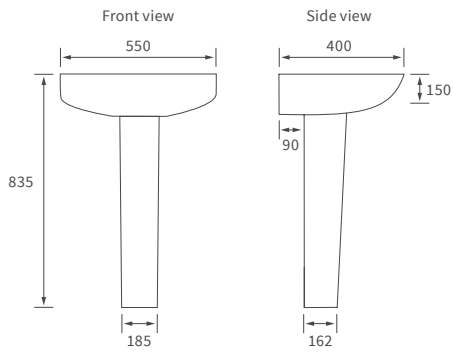

# Tuscany

**BASIN WITH FULL PEDESTAL**

550 x 400mm

**BASIN WITH SEMI PEDESTAL**

550 x 400mm

**BASIN WITH FULL PEDESTAL**

450 x 400mm

**BASIN WITH SEMI PEDESTAL**