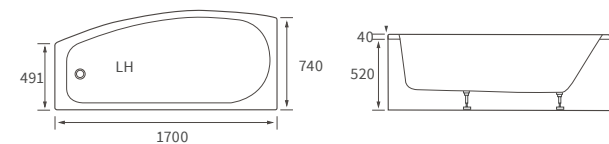

KISMET SINGLE END BATH LH AND RH

Capacity 170 litres