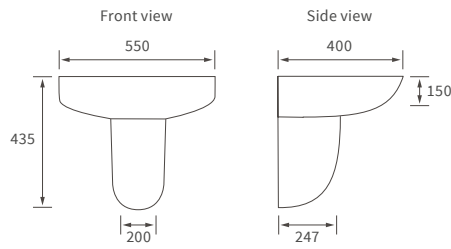

# Tuscany

**BASIN WITH FULL PEDESTAL**

550 x 400mm

**BASIN WITH SEMI PEDESTAL**

550 x 400mm

**BASIN WITH FULL PEDESTAL**

450 x 400mm

**BASIN WITH SEMI PEDESTAL**