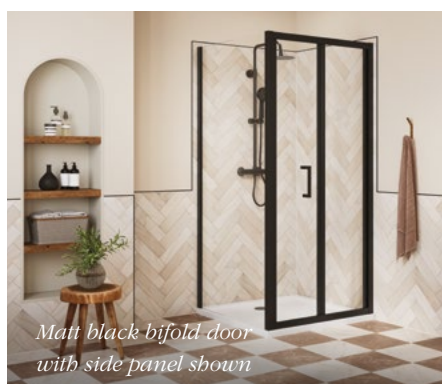

Bifold Door

An excellent space saving solution, opening into the showering space instead of outwards.

1850mm high

Concealed fixings

Bifold door opening

Power shower compatible

Approved

5mm toughened safety glass

Adjustment for out of true walls

Easy Clean glass treatment

Wetroom compatible

Bifold Door				True wall adjustments (min/max mm)					
				Corner Application	Recess Application	Door Opening (mm)			
700mm	DIEB7006	£260		670 - 690	670 - 710	400			
760mm	DIEB7612	£270	DIEB7614	£290	DIEB7616	£315	730 - 750	730 - 770	460
800mm	DIEB8012	£290	DIEB8014	£310	DIEB8016	£335	770 - 790	770 - 810	500
900mm	DIEB9012	£310	DIEB9014	£330	DIEB9016	£355	870 - 890	870 - 910	600

Optional Side Panel							
700mm	DIED7026	£175	DIED7028	£190	DIED7030	£210	670 - 690
760mm	DIED7638	£180	DIED7646	£195	DIED7644	£215	730 - 750
800mm	DIED8046	£185	DIED8052	£200	DIED8054	£220	770 - 790
900mm	DIED9042	£190	DIED9048	£205	DIED9050	£225	870 - 890