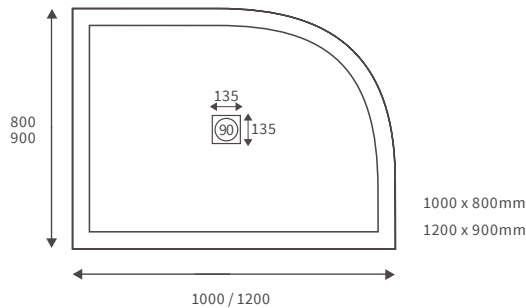

ULTRASLIM OFFSET QUADRANT TRAY