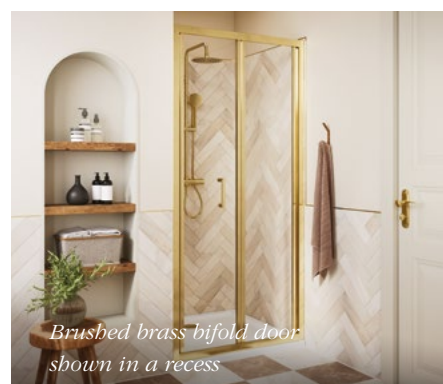

Bifold Door

An excellent space saving solution, opening into the showering space instead of outwards.

1850mm high

Concealed fixings

Bifold door opening

Power shower compatible

Approved

5mm toughened safety glass

Adjustment for out of true walls

Easy Clean glass treatment

Wetroom compatible

Bifold Door				True wall adjustments (min/max mm)					
				Corner Application	Recess Application	Door Opening (mm)			
700mm	DIEB7006	£260		670 - 690	670 - 710	400			
760mm	DIEB7612	£270	DIEB7614	£290	DIEB7616	£315	730 - 750	730 - 770	460
800mm	DIEB8012	£290	DIEB8014	£310	DIEB8016	£335	770 - 790	770 - 810	500
900mm	DIEB9012	£310	DIEB9014	£330	DIEB9016	£355	870 - 890	870 - 910	600

Optional Side Panel							
700mm	DIED7026	£175	DIED7028	£190	DIED7030	£210	670 - 690
760mm	DIED7638	£180	DIED7646	£195	DIED7644	£215	730 - 750
800mm	DIED8046	£185	DIED8052	£200	DIED8054	£220	770 - 790
900mm	DIED9042	£190	DIED9048	£205	DIED9050	£225	870 - 890