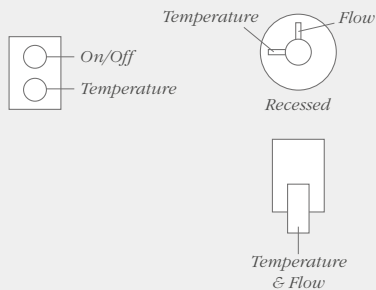

Mixer Showers - Create your own

Which shower valve to select...

Single outlet

Operates a single outlet only such as a slide rail kit OR a fixed showerhead.