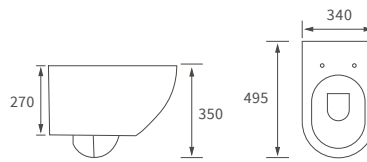

RIMLESS CLOSE COUPLED PAN AND CISTERN FULLY SHROUDED

RIMLESS WALL HUNG PAN

Coupling to soil stack: Straight out and straight down
Distance from soil pipe spigot to wall: 105mm
For use with concealed cistern