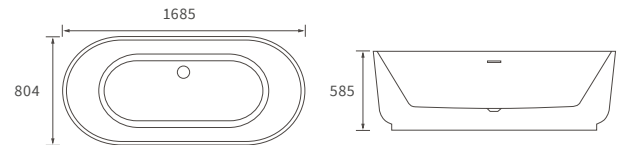

LUDLOW FLOORSTANDING BATH

Capacity 270 litres