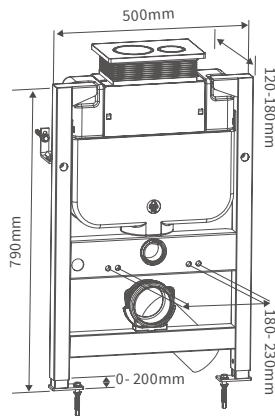

LOW HEIGHT WC FRAME
Incl. Cistern