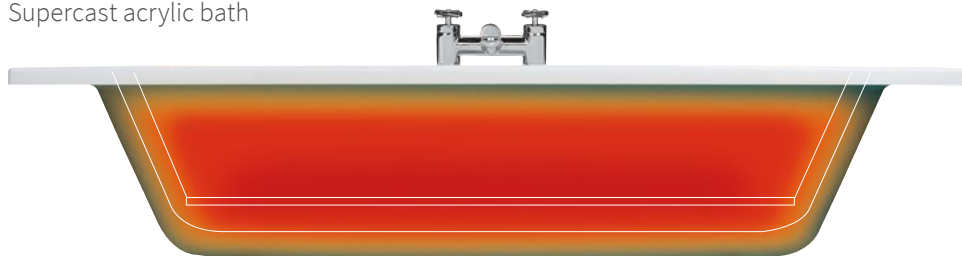

Supercast acrylic bath