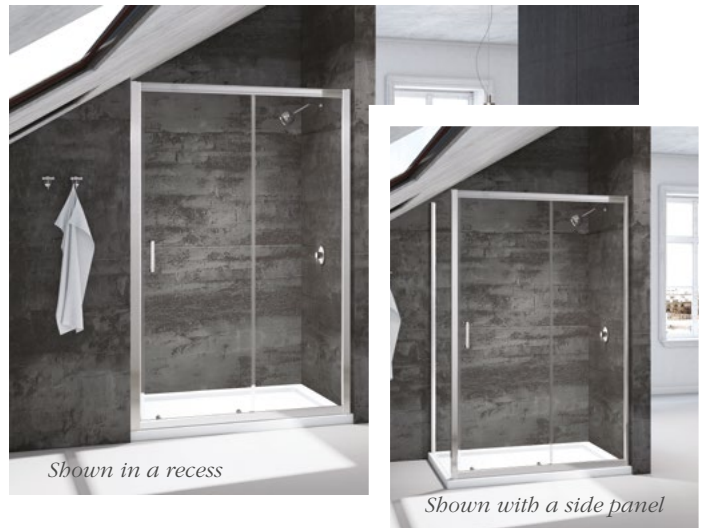

OPTIONAL SIDE PANELS

800mm	DIED1802	£401	770 - 790
900mm	DIED1804	£427	870 - 890