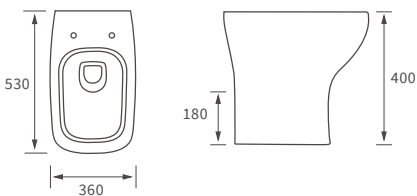

BACK TO WALL PAN

Coupling to soil stack: Straight out and straight down

Distance from soil pipe spigot to wall: 30mm

For use with concealed cistern