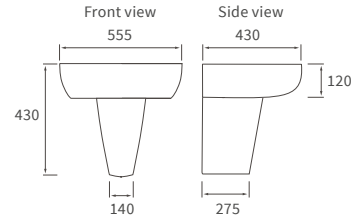

Cilantro

555 x 430mm

555 x 430mm

SEMI RECESSED BASIN

555 x 435mm