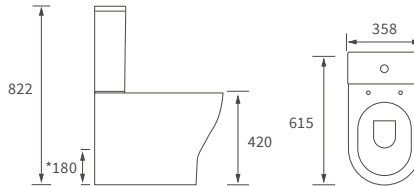

Lily

Coupling to soil stack:
Straight out,
straight down,
Left or Right
Distance from soil pipe
spigot to wall: 190mm
Cistern inlet position: Right