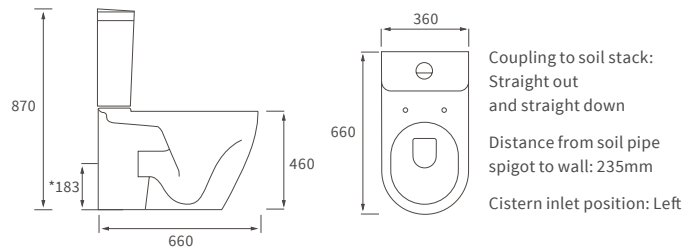

# Cilantro

**BASIN WITH FULL PEDESTAL**

555 x 430mm

**BASIN WITH SEMI PEDESTAL**

555 x 430mm

**SEMI RECESSED BASIN**

555 x 435mm

**RIMLESS CLOSE COUPLED PAN AND CISTERN FULLY SHROUDED SHORT PROJECTION WITH SWIRLUX FLUSH**