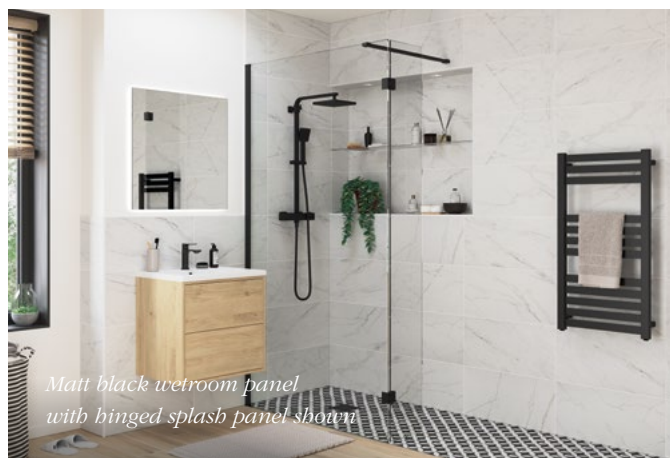

Matt black wetroom panel with hinged splash panel shown