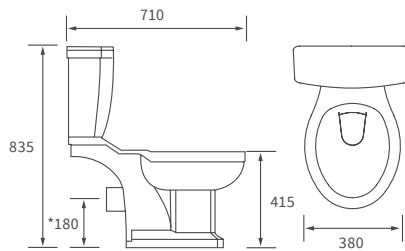

CLOSE COUPLED COMFORT HEIGHT
Coupling to soil stack:
Straight out, straight down, Left or Right
Distance from soil pipe spigot to wall: 130mm
Cistern inlet position: Left