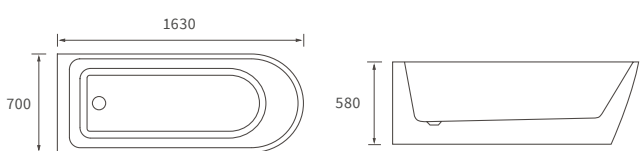

ELTHAM FLOORSTANDING BATH

Capacity 1500 x 700 x 580mm - 195 litres
Capacity 1630 x 700 x 580mm - 212 litres