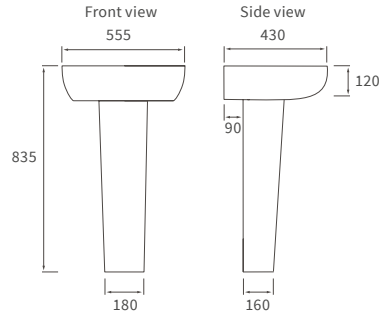

BASIN WITH SEMI PEDESTAL

Cilantro

BASIN WITH FULL PEDESTAL

555 x 430mm