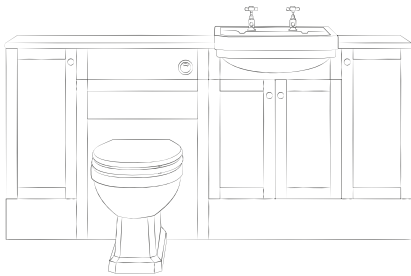

# Fitted furniture

*Fitted* bathroom furniture is all about maximising storage space, whilst offering flexibility in layout and design. It's also a great solution for hiding unsightly pipes whilst making your space totally functional. With a clutter free bathroom you are free to relax and enjoy some 'you' time.