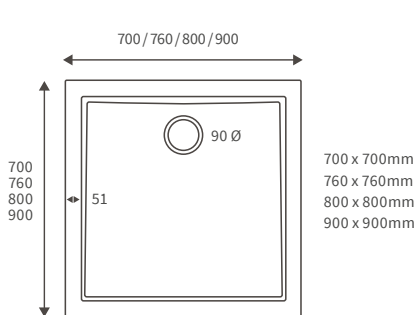

Low profile trays 40mm high - White & Black

LOW PROFILE SQUARE TRAYS