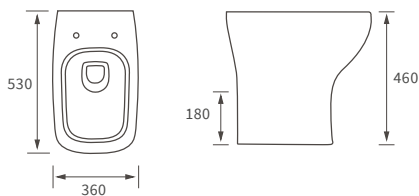

BTW RIMLESS & COMFORT HEIGHT PAN

Coupling to soil stack: Straight out and straight down

Distance from soil pipe spigot to wall: 30mm

For use with concealed cistern