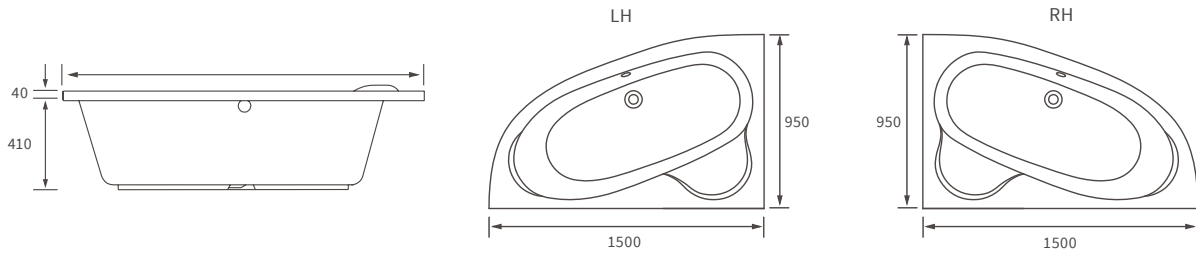

Corner baths

MIRAMAR CORNER BATH LH AND RH

Capacity 180 litres