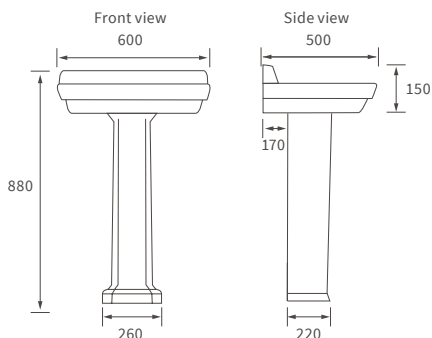

BASIN WITH FULL PEDESTAL
600 x 500mm