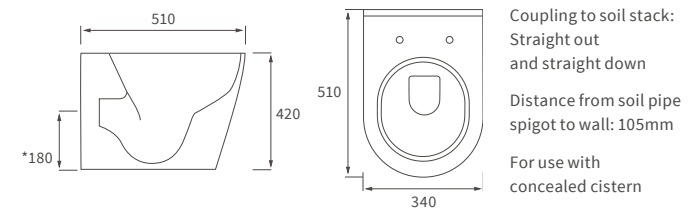

RIMLESS BACK TO WALL PAN SHORT PROJECTION WITH SWIRLUX FLUSH