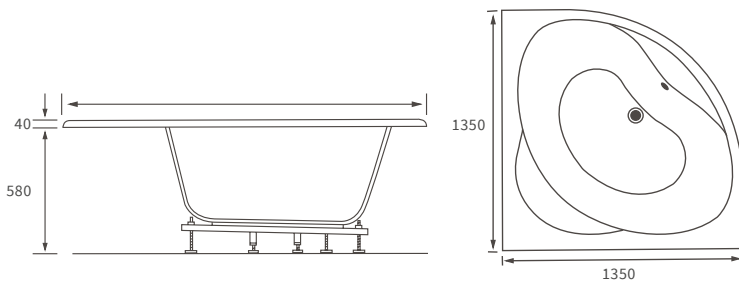

TYBEE CORNER BATH

Capacity 390 litres