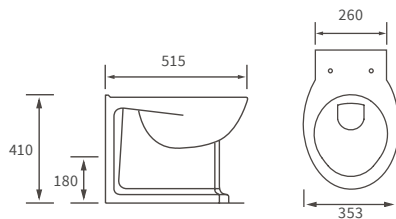

BACK TO WALL PAN

Coupling to soil stack: Straight out and straight down

Distance from soil pipe spigot to wall: 100mm

For use with concealed cistern