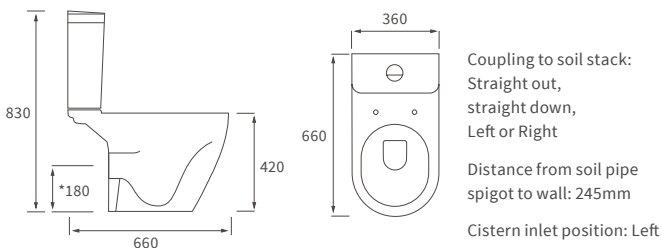

**RIMLESS BACK TO WALL PAN COMFORT HEIGHT**

**RIMLESS CLOSE COUPLED PAN AND CISTERN OPEN BACK**

**RIMLESS BACK TO WALL PAN**

**RIMLESS WALL HUNG PAN SHORT PROJECTION WITH SWIRLUX FLUSH**

**RIMLESS WALL HUNG PAN**