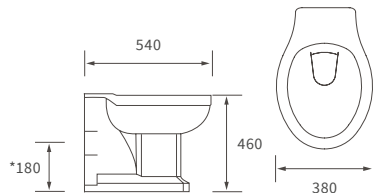

BACK TO WALL PAN COMFORT HEIGHT
Coupling to soil stack: Straight out and straight down
Distance from soil pipe spigot to wall: 100mm
For use with concealed cistern