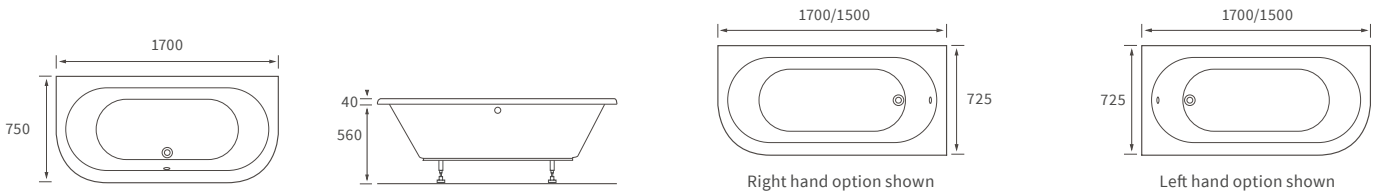

Back to wall baths

SANIBEL BACK TO WALL BATH

Capacity 205 litres

SARASOTA BACK TO WALL BATH

Capacity 1695 x 745mm - 195 litres

Capacity 1500 x 745mm - 165 litres