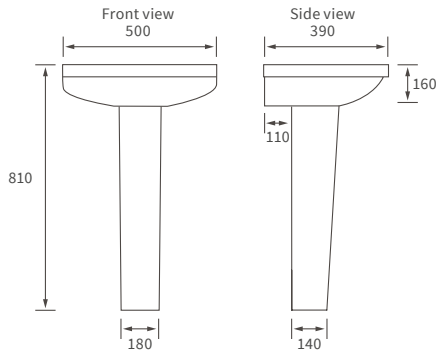

Laurus

BASIN WITH FULL PEDESTAL

500 x 390mm