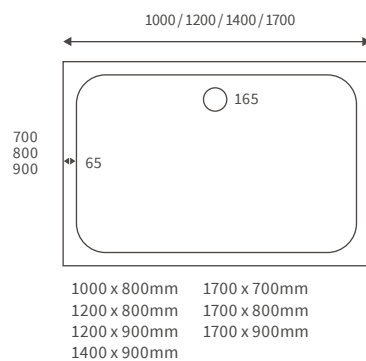

**ANTI-SLIP ULTRASLIM
RECTANGULAR TRAYS**