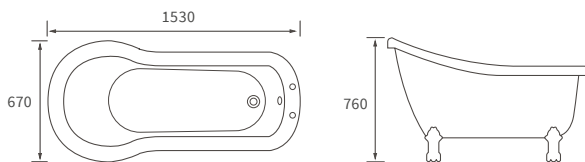

BAYSWATER BATH

Capacity 1530 x 670 x 760mm - 147 litres