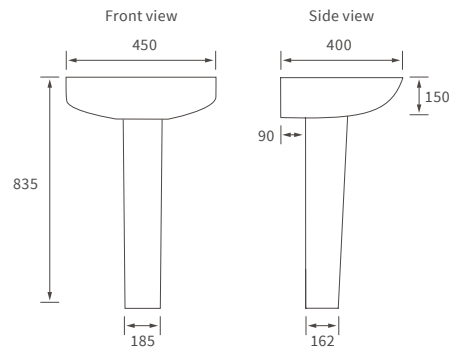

# Tuscany

**BASIN WITH FULL PEDESTAL**

550 x 400mm

**BASIN WITH SEMI PEDESTAL**

550 x 400mm

**BASIN WITH FULL PEDESTAL**

450 x 400mm

**BASIN WITH SEMI PEDESTAL**