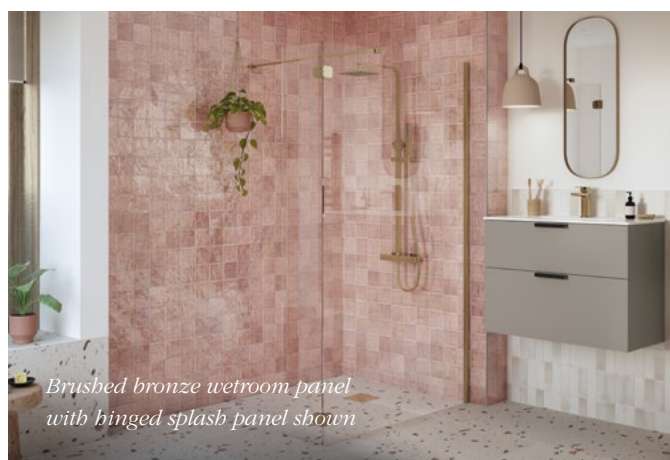

Brushed bronze wetroom panel with hinged splash panel shown

Optional Wetroom 8mm Splash Panel†

300mm

DIEWP3002 **£175**

DIEWP3004 **£185**

DIEWP3006 **£195**

DIEWP3008 **£195**

† Rotates 90° inwards and 90° outwards. Designed to control splashing in your bathroom. Clear glass only, not compatible with our fluted glass panels.