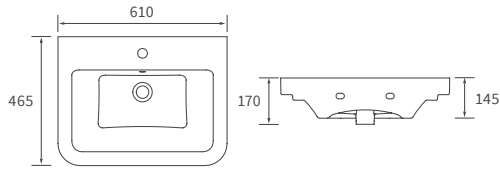

Celine

610MM BASIN WITH WASHSTAND
W610 x H170 x D465mm