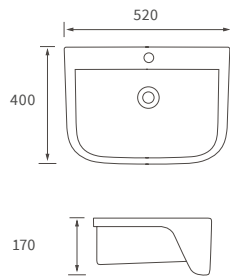

SEMI RECESSED BASIN

520 x 400mm