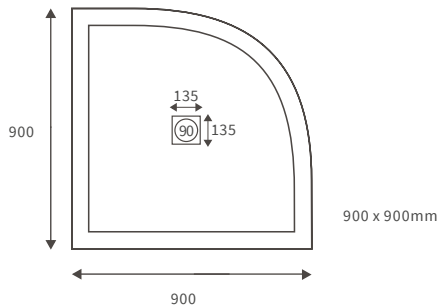

ULTRASLIM QUADRANT TRAY