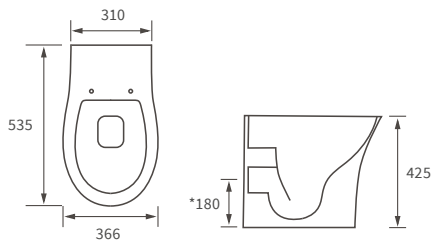

BACK TO WALL PAN

Coupling to soil stack: Straight out and straight down
Distance from soil pipe spigot to wall: 105mm
For use with concealed cistern