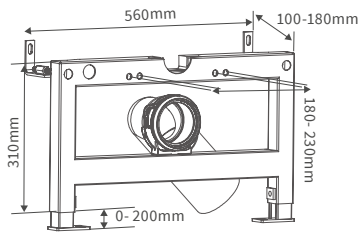

Wall hung frames, concealed cisterns & flush plates

LOW HEIGHT WC FRAME
Incl. Cistern

Concealed cisterns