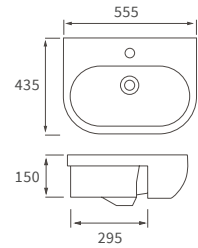

SEMI RECESSED BASIN

555 x 435mm