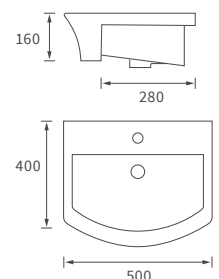

SEMI RECESSED BASIN

500 x 400mm