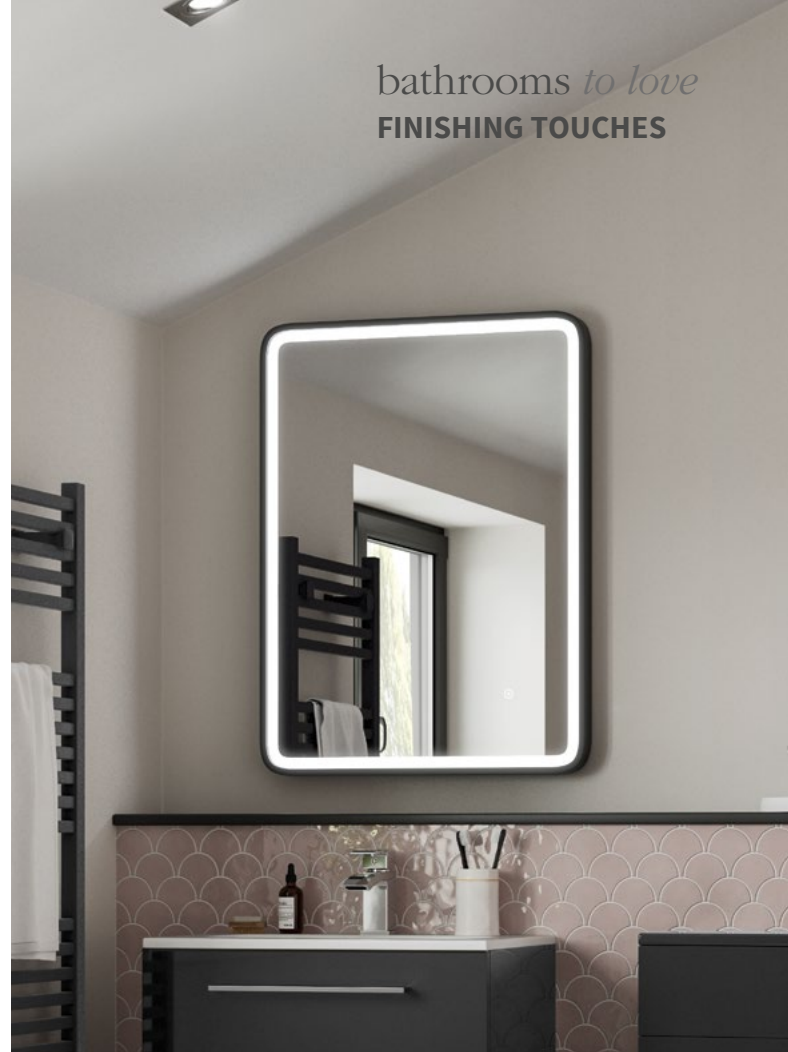

Brushed Brass DIMS0142 **£368**

Brushed Bronze DIMS0144 **£368**