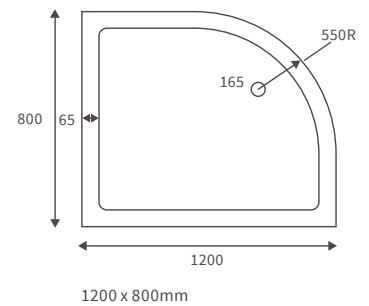

**ANTI-SLIP ULTRASLIM
OFFSET QUADRANT TRAYS**