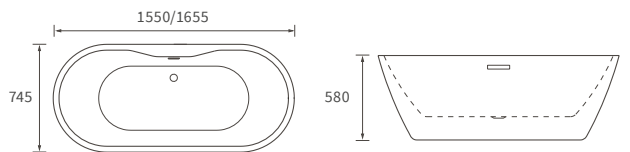

HARLESDEN FLOORSTANDING BATH

Capacity 1550 x 745 x 580mm - 200 litres
Capacity 1655 x 745 x 580mm - 220 litres