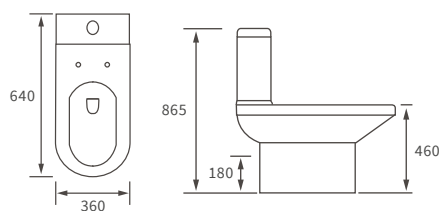

CLOSE COUPLED RIMLESS PAN AND CISTERN COMFORT HEIGHT

Coupling to soil stack:
Straight out, straight down, Left or Right

Distance from soil pipe spigot to wall: 150mm

Cistern inlet position: Right