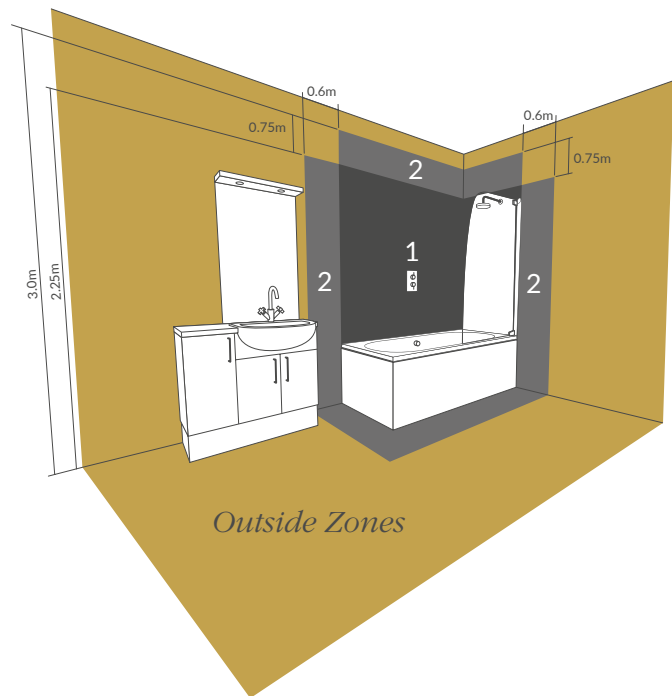

Mirrors

Zone 1

Electrical fittings in this zone require a separate extra low voltage and a minimum rating of IP65 (splash-proof).

Zone 2

Electrical fittings in this zone require a minimum rating of IP44 (splash-proof).

Outside Zones

Electrical fittings in this zone require no IP rating (unless cleaned by water jets).

COMBINATION BOILERS

These are high pressure systems and are usually set to operate between 0.8 to 1.5 bar. Minimum and maximum pressure can be checked with the manufacturer however most boilers have a gauge to show what pressure it is operating at. Combination boilers have an integrated pump so if the water pressure is too low for your required application, adding another pump can damage the boiler.

SEALED/UNVENTED SYSTEMS

These are modern systems. If you have a hot water tank, but you don't have a cold water tank (cistern) in your loft or garage, this is an unvented high pressure system. They are quite uncommon as they are more expensive however they can usually deliver around 3.0 bar of water pressure.