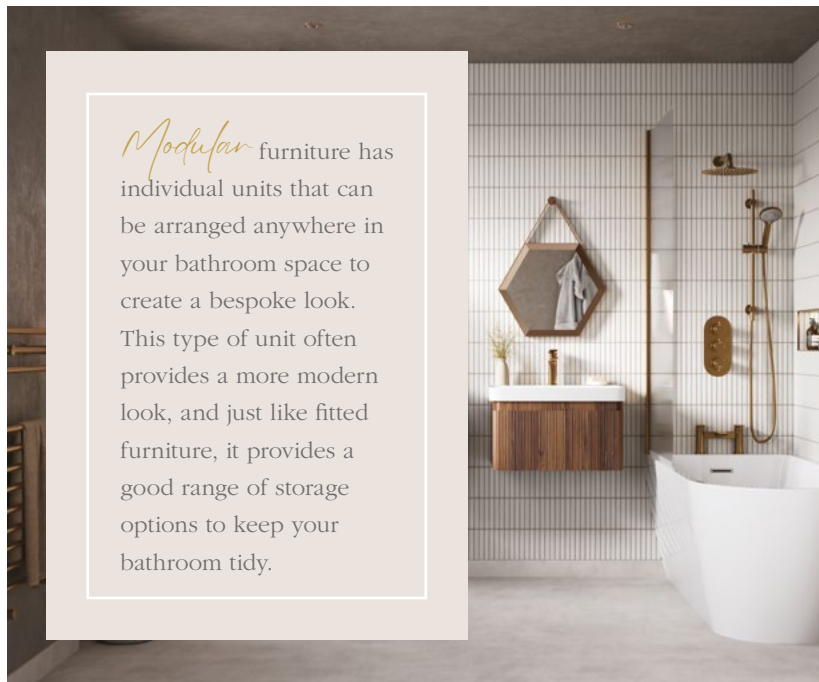

# Modular furniture

*Modular* furniture has individual units that can be arranged anywhere in your bathroom space to create a bespoke look. This type of unit often provides a more modern look, and just like fitted furniture, it provides a good range of storage options to keep your bathroom tidy.