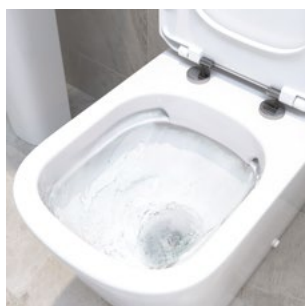

DIPP0256 **£83**  
compatible with DIPTP0300, DIPTP0302, DIPTP0304

Rimless *the height of cleanliness*

Rimless WCs are easier to clean as they flush by propelling jets of water around the bowl without needing a rim.