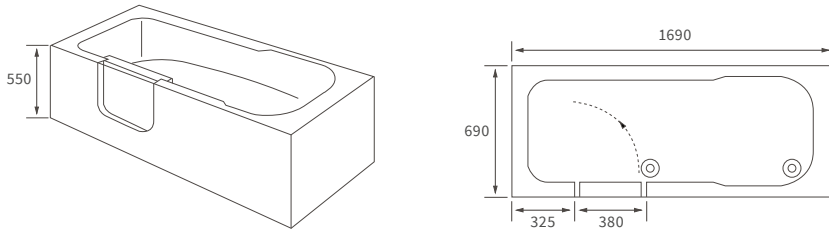

### 1690 X 690MM WALK IN EASY ACCESS BATH

Capacity 200 litres