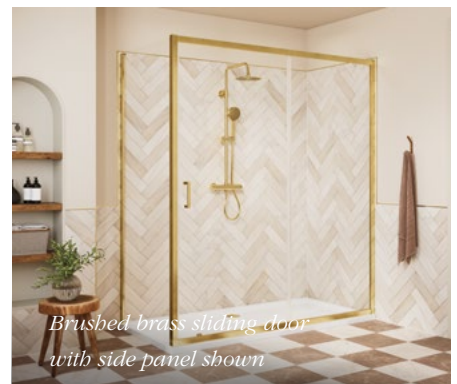

REFLEXION CLASSIX

- CH
  CHROME
- MB
  MATT BLACK

- BS
  BRUSHED BRASS

Sliding Door

- 1850mm high
- Concealed fixings
- Power shower compatible
- Adjustment for out of true walls
- Easy Clean glass treatment
- 6mm toughened safety glass
- Slide door opening
- Wetroom compatible
- Quick release rollers
- Approved

Sliding Door				True wall adjustments (min/max mm)		
				Corner Application	Recess Application	Door Opening (mm)
1000mm	DIES1024 £270	DIES1030 £290	DIES1034 £335	970 - 990	970 - 1010	390
1100mm	DIES1126 £290	DIES1132 £310	DIES1134 £355	1070 - 1090	1070 - 1110	440
1200mm	DIES1256 £310	DIES1260 £330	DIES1264 £375	1170 - 1190	1170 - 1210	490
1400mm	DIES1426 £335	DIES1432 £355	DIES1434 £400	1370 - 1390	1370 - 1410	590
1500mm	DIES1514 £345	DIES1520 £365	DIES1526 £410	1470 - 1490	1470 - 1510	640
1600mm	DIES1610 £355	DIES1614 £375	DIES1616 £420	1570 - 1590	1570 - 1610	690
1700mm	DIES1722 £365	DIES1726 £385	DIES1728 £430	1670 - 1690	1670 - 1710	740

Optional Side Panel				True wall adjustments (min/max mm)		
				Corner Application	Recess Application	Door Opening (mm)
700mm	DIED7026 £175	DIED7028 £190	DIED7030 £210	670 - 690		
760mm	DIED7638 £180	DIED7646 £195	DIED7644 £215	730 - 750		
800mm	DIED8046 £185	DIED8052 £200	DIED8054 £220	770 - 790		
900mm	DIED9042 £190	DIED9048 £205	DIED9050 £225	870 - 890		

Browse our full range of complementing trays. Pages 198-205.