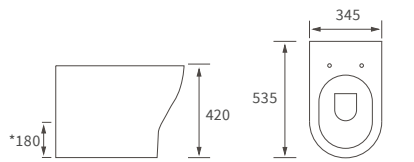

RIMLESS CLOSE COUPLED PAN AND CISTERN FULLY SHROUDED

RIMLESS BACK TO WALL PAN

Coupling to soil stack: Straight out and straight down
Distance from soil pipe spigot to wall: 105mm
For use with concealed cistern