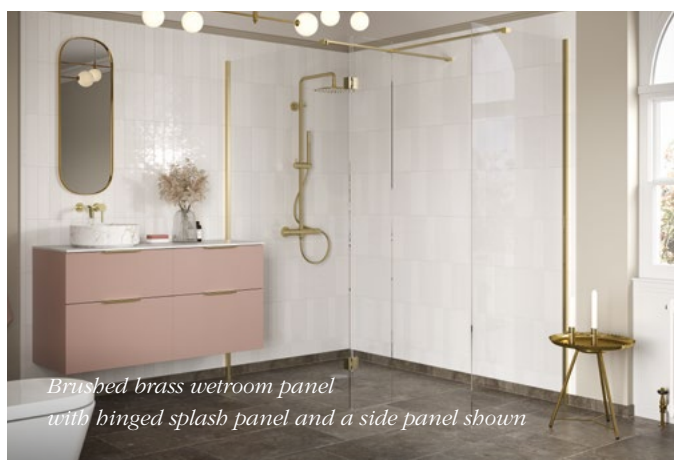

Brushed brass wetroom panel with hinged splash panel and a side panel shown