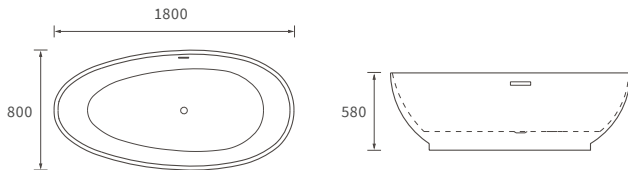

EDMONTON FLOORSTANDING BATH

Capacity 207 litres