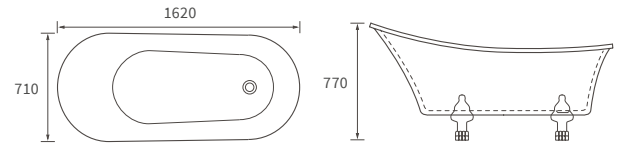

TIVERTON FLOORSTANDING BATH

Capacity 165 litres