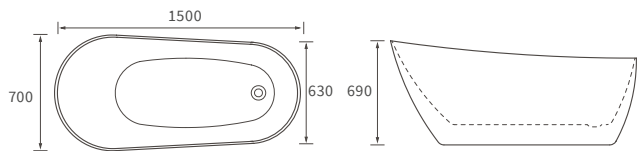

ASHBOURNE FLOORSTANDING BATH

Capacity 212 litres