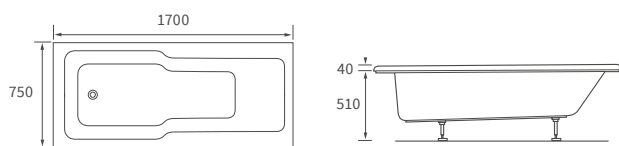

OCALA BATH

Capacity 190 litres