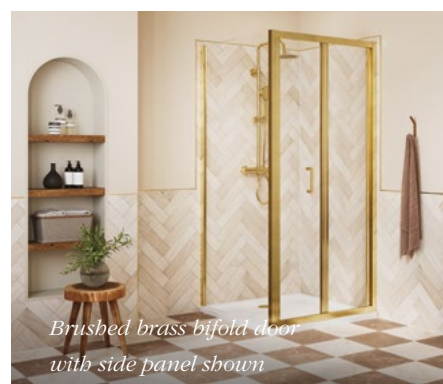

Bifold Door

An excellent space saving solution, opening into the showering space instead of outwards.

1850mm high

Concealed fixings

Bifold door opening

Power shower compatible

Approved

5mm toughened safety glass

Adjustment for out of true walls

Easy Clean glass treatment

Wetroom compatible

Bifold Door				True wall adjustments (min/max mm)					
				Corner Application	Recess Application	Door Opening (mm)			
700mm	DIEB7006	£260		670 - 690	670 - 710	400			
760mm	DIEB7612	£270	DIEB7614	£290	DIEB7616	£315	730 - 750	730 - 770	460
800mm	DIEB8012	£290	DIEB8014	£310	DIEB8016	£335	770 - 790	770 - 810	500
900mm	DIEB9012	£310	DIEB9014	£330	DIEB9016	£355	870 - 890	870 - 910	600

Optional Side Panel							
700mm	DIED7026	£175	DIED7028	£190	DIED7030	£210	670 - 690
760mm	DIED7638	£180	DIED7646	£195	DIED7644	£215	730 - 750
800mm	DIED8046	£185	DIED8052	£200	DIED8054	£220	770 - 790
900mm	DIED9042	£190	DIED9048	£205	DIED9050	£225	870 - 890