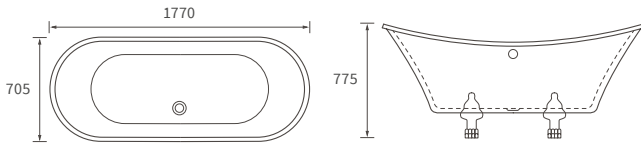

FAREHAM FLOORSTANDING BATH

Capacity 195 litres