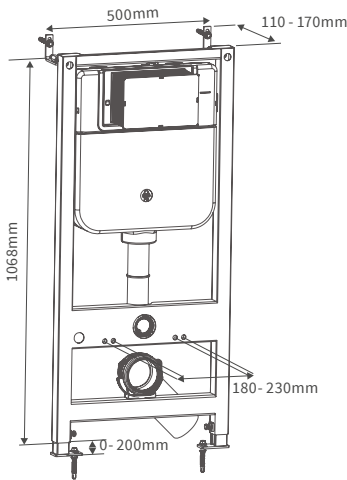

WALL HUNG WC FRAME
Excl. Cistern

Wall hung frames, concealed cisterns & flush plates

WALL HUNG WC FRAME
Incl. Cistern