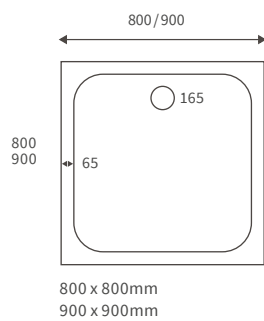

**ANTI-SLIP ULTRASLIM
SQUARE TRAYS**