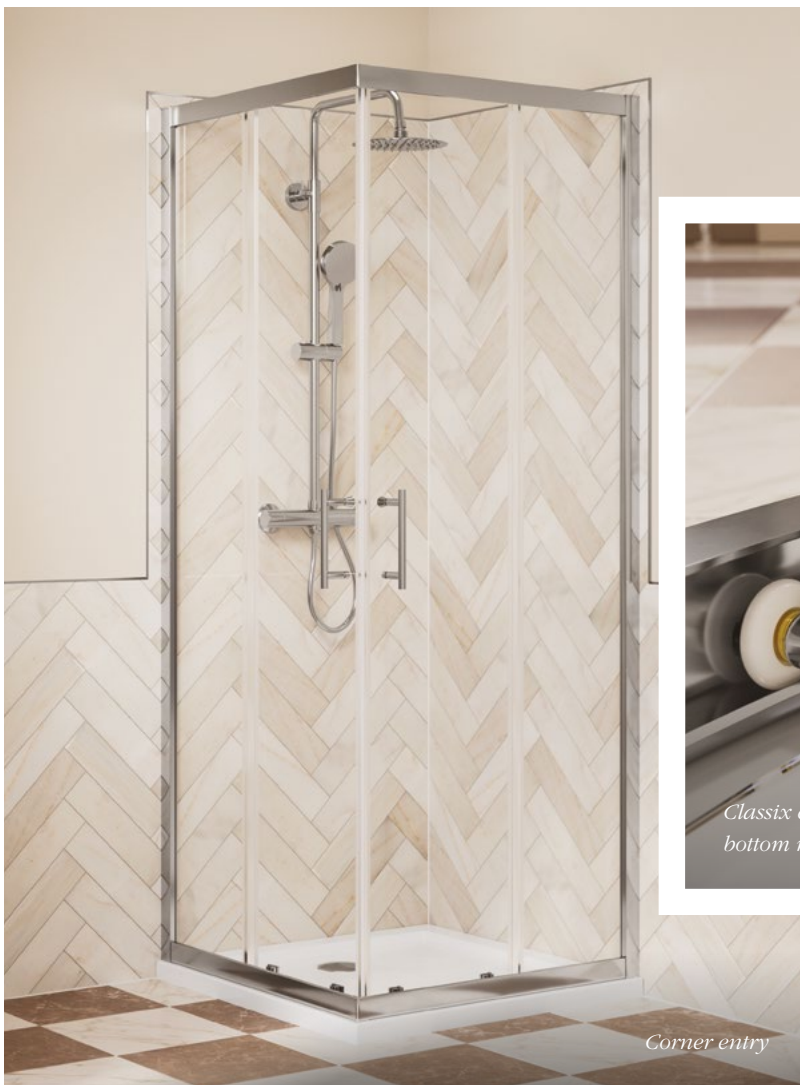

Classix corner entry quick release
bottom rollers for easy cleaning

Corner Entry

The space saving corner entry is the perfect solution for compact bathrooms when space is at a premium.

1850mm high

Concealed
fixings

Quick release
rollers

Wetroom
compatible

Easy Clean
glass treatment

6mm toughened
safety glass

Slide door
opening

Power shower
compatible

Adjustment for
out of true walls

Approved

Corner entry