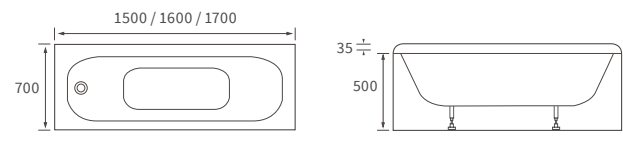

EUROWA STEEL SINGLE END BATH

Capacity 1500mm - 135 litres, 1600mm - 142 litres, 1700mm - 156 litres