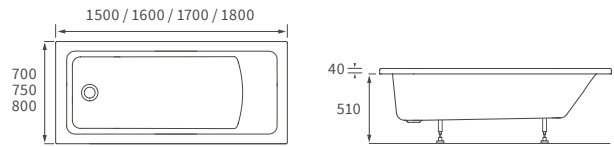

NAVARRE SINGLE END BATH

Capacity 1500 x 700mm - 170 litres, 1600 x 700mm - 185 litres, 1700 x 700mm - 200 litres
Capacity 1700 x 750mm - 210 litres, 1800 x 800mm - 225 litres