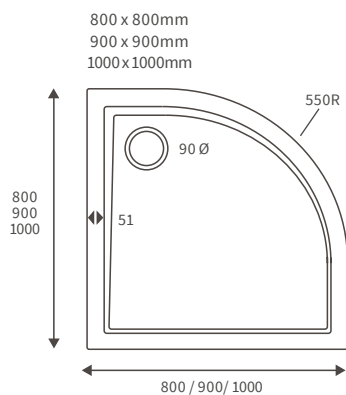

LOW PROFILE QUADRANT TRAYS