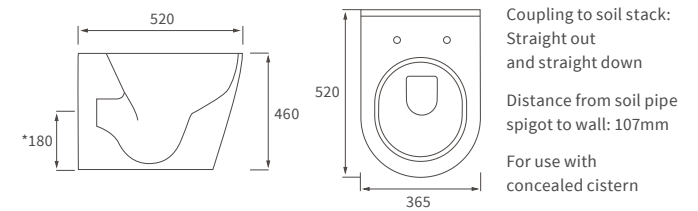

**RIMLESS BACK TO WALL PAN COMFORT HEIGHT**

**RIMLESS CLOSE COUPLED PAN AND CISTERN OPEN BACK**

**RIMLESS BACK TO WALL PAN**

**RIMLESS WALL HUNG PAN SHORT PROJECTION WITH SWIRLUX FLUSH**

**RIMLESS WALL HUNG PAN**