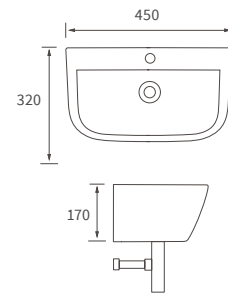

CLOAKROOM BASIN

450 x 320mm