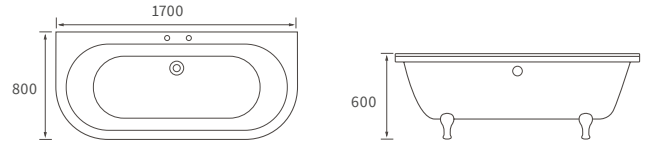

FINCHLEY BATH

Capacity 182 litres