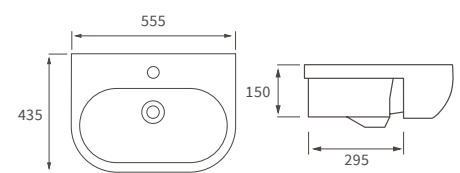

SEMI RECESSED BASIN

555 x 435mm