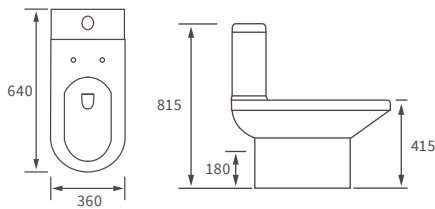

CLOSE COUPLED RIMLESS PAN AND CISTERN

Coupling to soil stack:
Straight out, straight down, Left or Right

Distance from soil pipe spigot to wall: 170mm

Cistern inlet position: Right