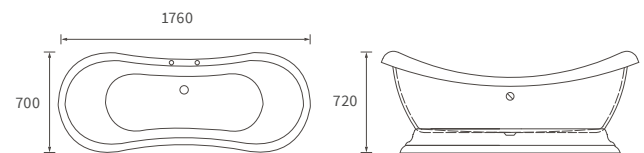

GRACE FLOORSTANDING BATH

Capacity 175 litres