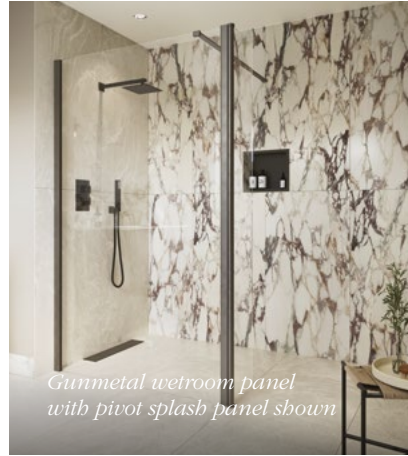

## Wetroom Panels with Pivot Splash Panel

Our minimalist design walk-in enclosure, with the addition of a 300mm rotating panel with full hinge designed to control splashes in your bathroom.

*Gunmetal wetroom panel with pivot splash panel shown*